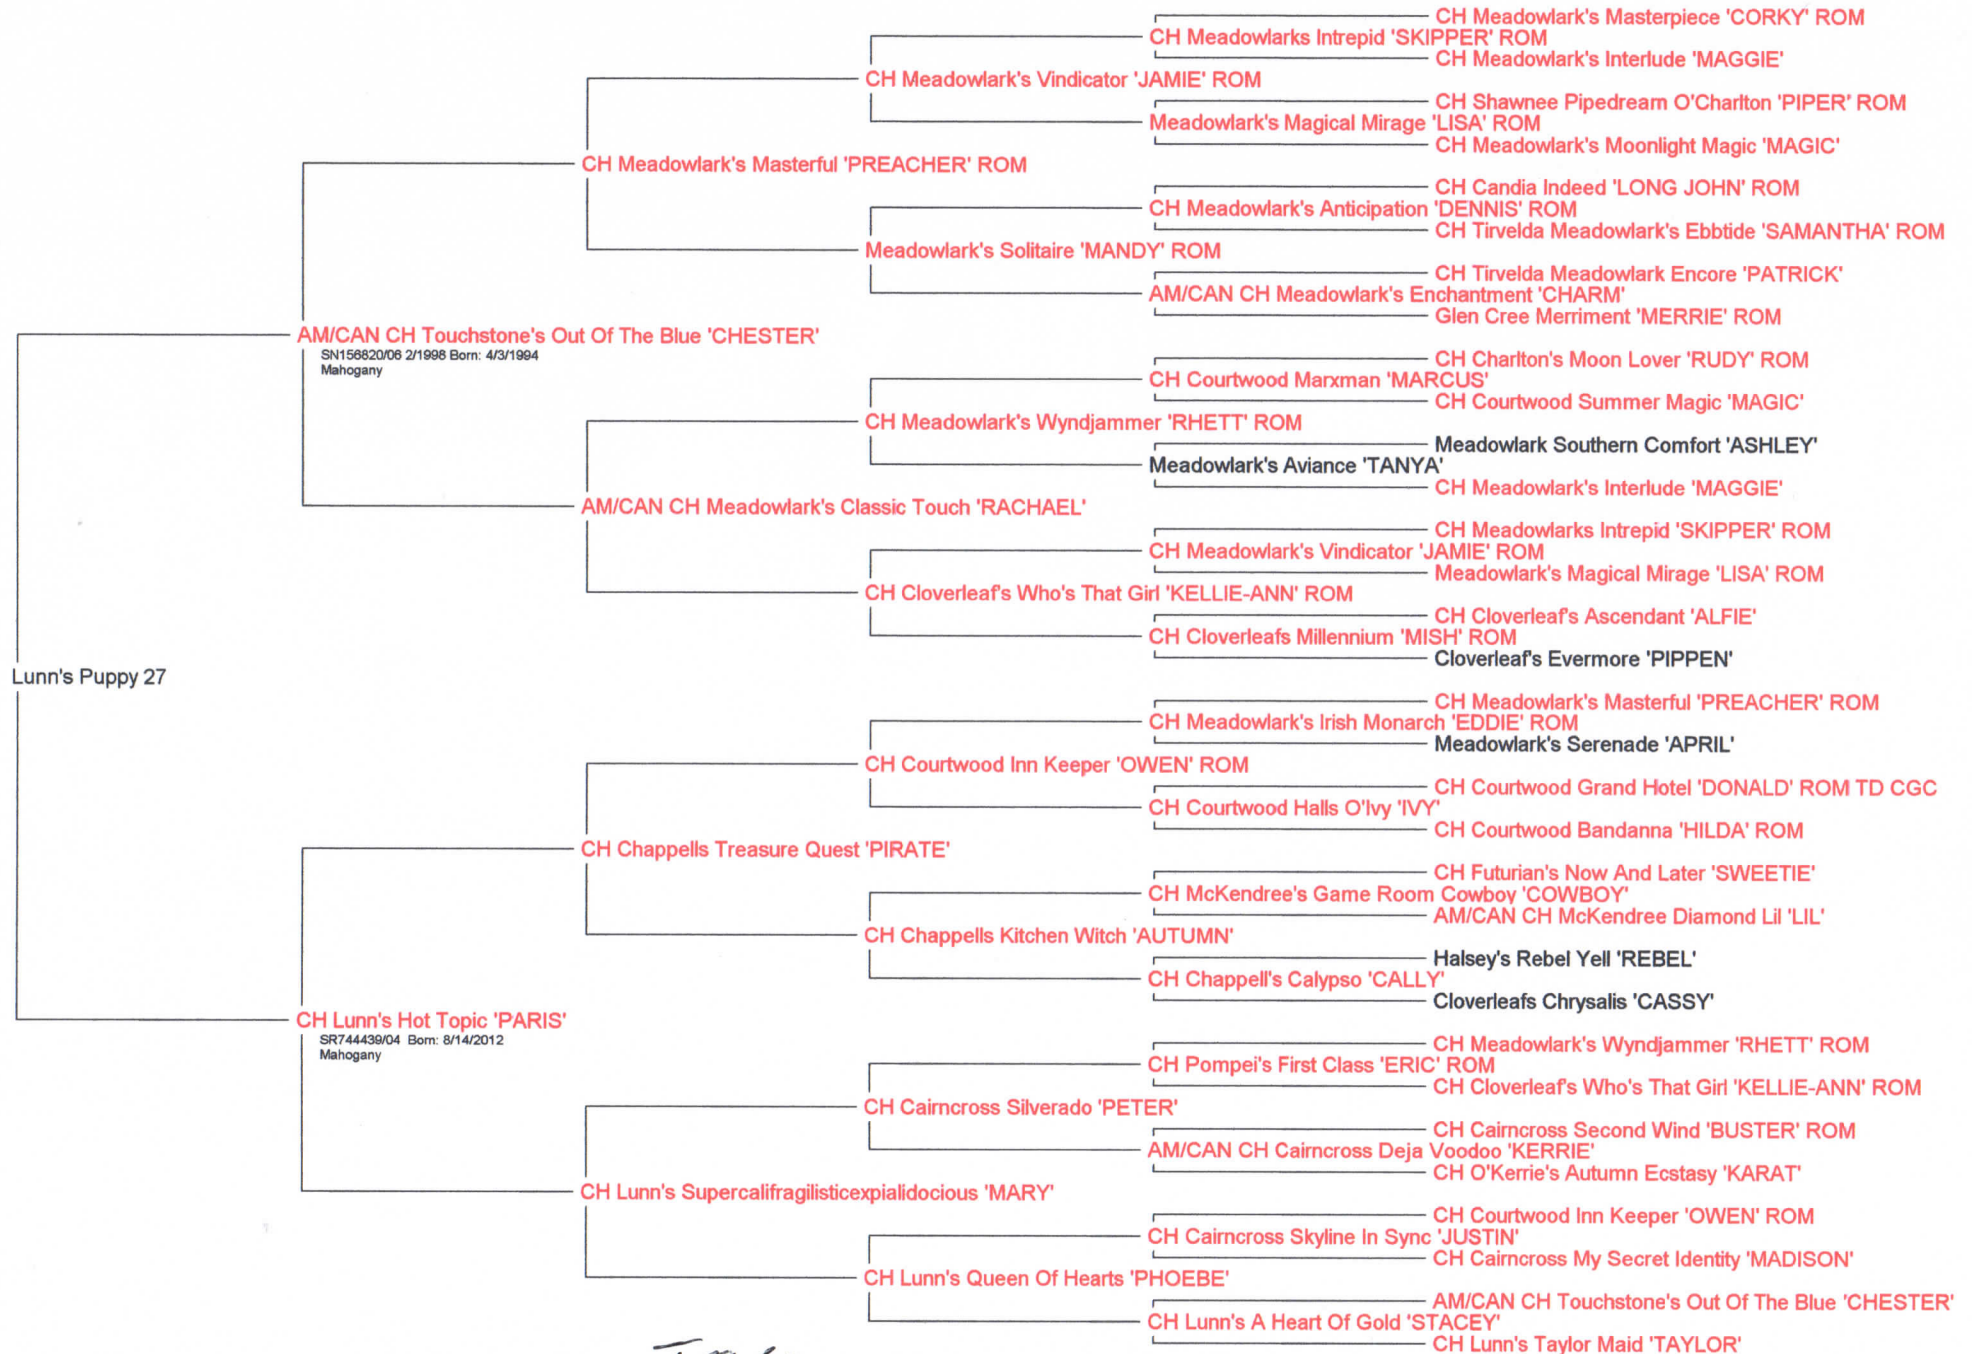

# Pedigree of Lunn's Puppy 27

This pedigree is accurate to the best of my knowledge.

Signed:

*T. Moberg*

Date:

1-27-2014